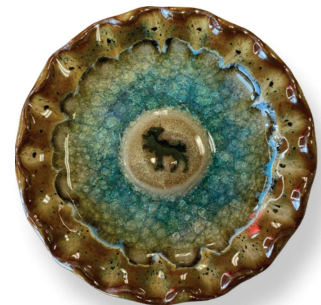

672975271152