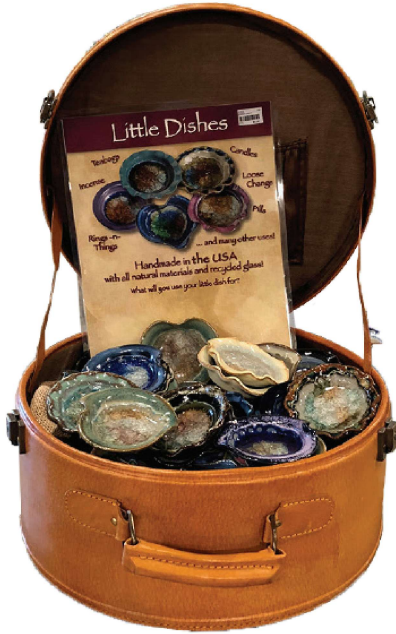

Down to Earth

Pottery

We are obsessed with the art of crafting pottery for you. Made in Colorado, our pottery is the epitome of artistry. Handmade using natural materials and recycled glass, these little dishes and bowls have 101 uses.

NEW

**MEDIUM
4" BOWL**

300MLB | \$5.00 ea.

Min. 6

672975898854

NEW

**LARGE
5" BOWL**

300SLB | \$6.00 ea.

Min. 6

672975898861

CLASSIC SERIES

LITTLE DISHES
105BULK
\$4.00 ea. | Min. 12 asst.

Approx: 3 1/2" to 4"

Header signage included on first order for new accounts.

Each dish is a unique work of art. Made with recycled glass. Hand thrown by artisans in Colorado. No two are alike.

PILLAR CANDLE HOLDER

106PL
\$7.50 ea. | Min. 6 asst.

Approx: 6"

These handmade dishes work perfectly for wine bottles, candles, etc.

ICON SERIES

ICON DISHES | \$6.75 ea.

Approx. 4 1/2" | Minimum 2

NEW