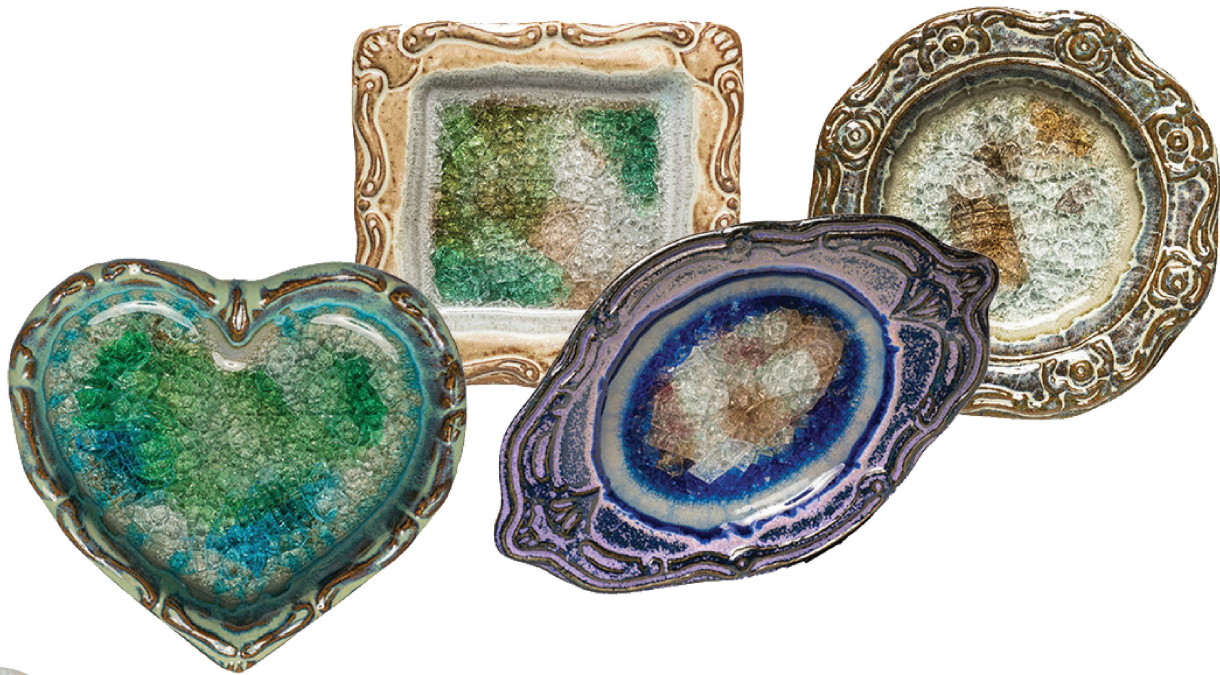

ARTISAN SERIES

100ART

24 pc. Assortment | 6 ea. of 4 shapes

ROUND

109RD

Approx. 6"

602573572979

OVAL

110VL

Approx. 5" x 8"

602573572986

SQUARE

108SQ

Approx. 5"

602573572962

HEART

111HR

Approx. 6" x 5"

602573572993