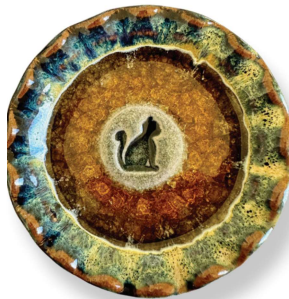

Down to Earth

Pottery

We are obsessed with the art of crafting pottery for you. Made in Colorado, our pottery is the epitome of artistry. Handmade using natural materials and recycled glass, these little dishes and bowls have 101 uses.

PILLAR CANDLE HOLDER

106PL
\$7.50 ea. | Min. 6 asst.

Approx: 6"

These handmade dishes work perfectly for wine bottles, candles, etc.

ICON SERIES

ICON DISHES | \$6.75 ea.

Approx. 4 1/2" | Minimum 2

NEW

BUMBLE BEE
232BEE

669185297614

NEW

CAT
233CAT

669185297621

NEW

CROSS
234CRS

669185297638