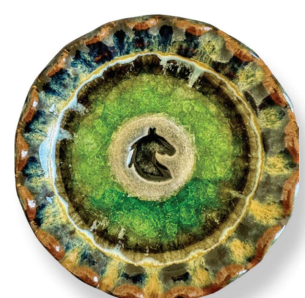

669185297669