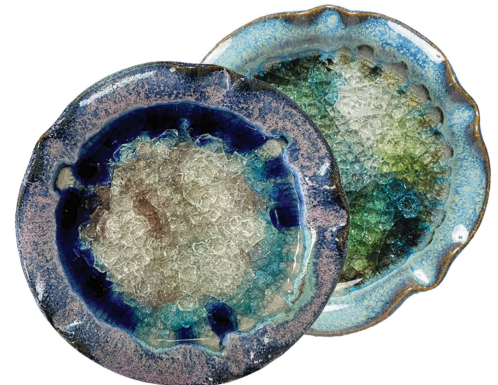

PILLAR CANDLE HOLDER

106PL
$7.50 ea. | Min. 6 asst.

Approx: 6"

These handmade dishes work perfectly for wine bottles, candles, etc.