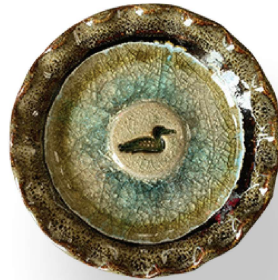

672975271145

MOOSE
209MOS

672975271152

ICON SERIES

ICON DISHES

\$6.75 ea.

Approx. 4 1/2"

Minimum 2

LOON
211LOO

672975271176

BUTTERFLY
213HMB

672975271190

ZIA SUN
214ZIA

672975271206

PINE TREE
215PNT

672975271213