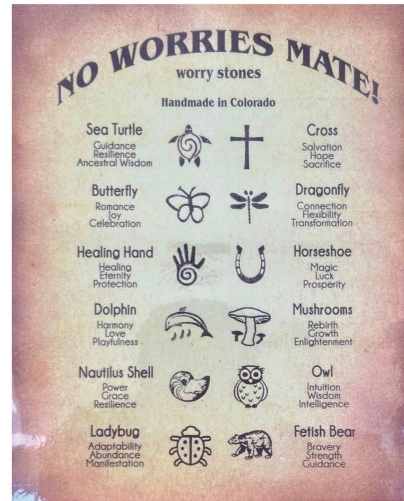

602573572993

NO WORRIES STONES

444SET

108 pc. Assortment | Min. 1

\$188.40

9 ea. of 12 styles with display

NEW

BUTTERFLY