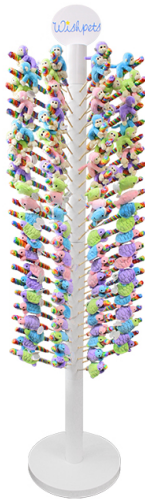

28 POP Two Tier Counter Display Program

15" Dia. x 22" Tall Acrylic

Purchase 2 cases with this display and we will credit you the cost of 8 pops to offset the display cost.

Program Benefit

\$ 240.00	64 Plush Pops @ \$3.75 cost
Free	8 Free Plush Pops + Retail Pricing Sign (SKU: 99952)
\$ 47.00	Shelf Display (SKU: 99957)
\$ 719.28	Retail (72 Plush Pops @ \$9.99)
\$ 432.28	Profit

180 POP Stationary Floor Display Program

16" dia. x 64" Tall Solid Wood

Purchase 6 cases with this display and we will credit you the cost of 18 pops to offset the display cost.

Program Benefit

\$ 742.5	198 Plush Pops @ \$3.75 cost
Free	18 Free Plush Pops + Wishpets Topper
\$ 125.00	Floor Display (SKU: 99955)
\$ 2,157.84	Retail (216 Plush Pops @ \$9.99)
\$ 1,290.34	Profit

180 POP Stationary Floor Display Program

16" dia. x 64" Tall Solid Wood

Purchase 6 cases with this display and we will credit you the cost of 18 pops to offset the display cost.

Program Benefit

\$ 742.5	198 Plush Pops @ \$3.75 cost
Free	18 Free Plush Pops + Wishpets Topper
\$ 125.00	Floor Display (SKU: 99959)
\$ 2,157.84	Retail (216 Plush Pops @ \$9.99)
\$ 1,290.34	Profit